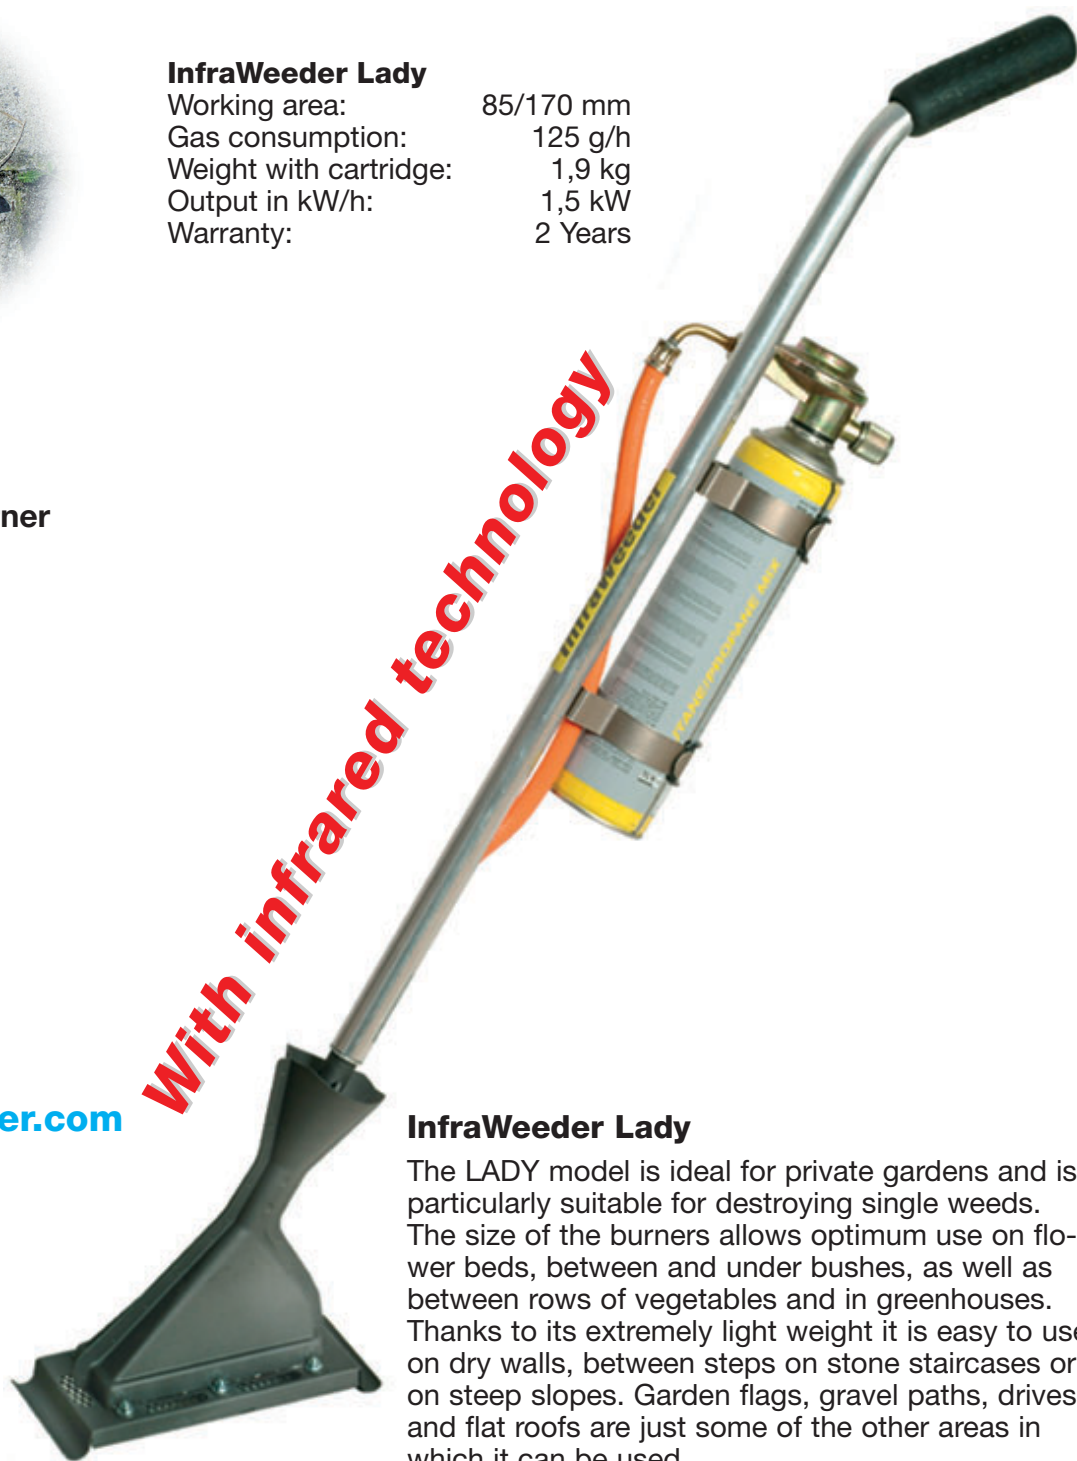

Infrared weeder

InfraWeeder Lady

Working area:	85/170 mm
Gas consumption:	125 g/h
Weight with cartridge:	1,9 kg
Output in kW/h:	1,5 kW
Warranty:	2 Years

Advantages:

- ✓ no chemicals
- ✓ with infrared burner
- ✓ no open flame
- ✓ noiseless
- ✓ chemical free
- ✓ easy to use

More infos:

www.infraweeder.com

With infrared technology

InfraWeeder Lady

The LADY model is ideal for private gardens and is particularly suitable for destroying single weeds. The size of the burners allows optimum use on flower beds, between and under bushes, as well as between rows of vegetables and in greenhouses. Thanks to its extremely light weight it is easy to use on dry walls, between steps on stone staircases or on steep slopes. Garden flags, gravel paths, drives and flat roofs are just some of the other areas in which it can be used.

The infrared technique of InfraWeeder destroys weeds fast and chemical free. The intensive infrared heat is applied directly to weeds and seeds, destroying protein cells and starting the withering process immediately.

Article No.	Description
IW Lady	incl. gas cartridge (one way), lighter
IW Butan 330E	Spare gas cartridge (one way), 330gr.
IW Butan 330K	Box with 12 cartridge